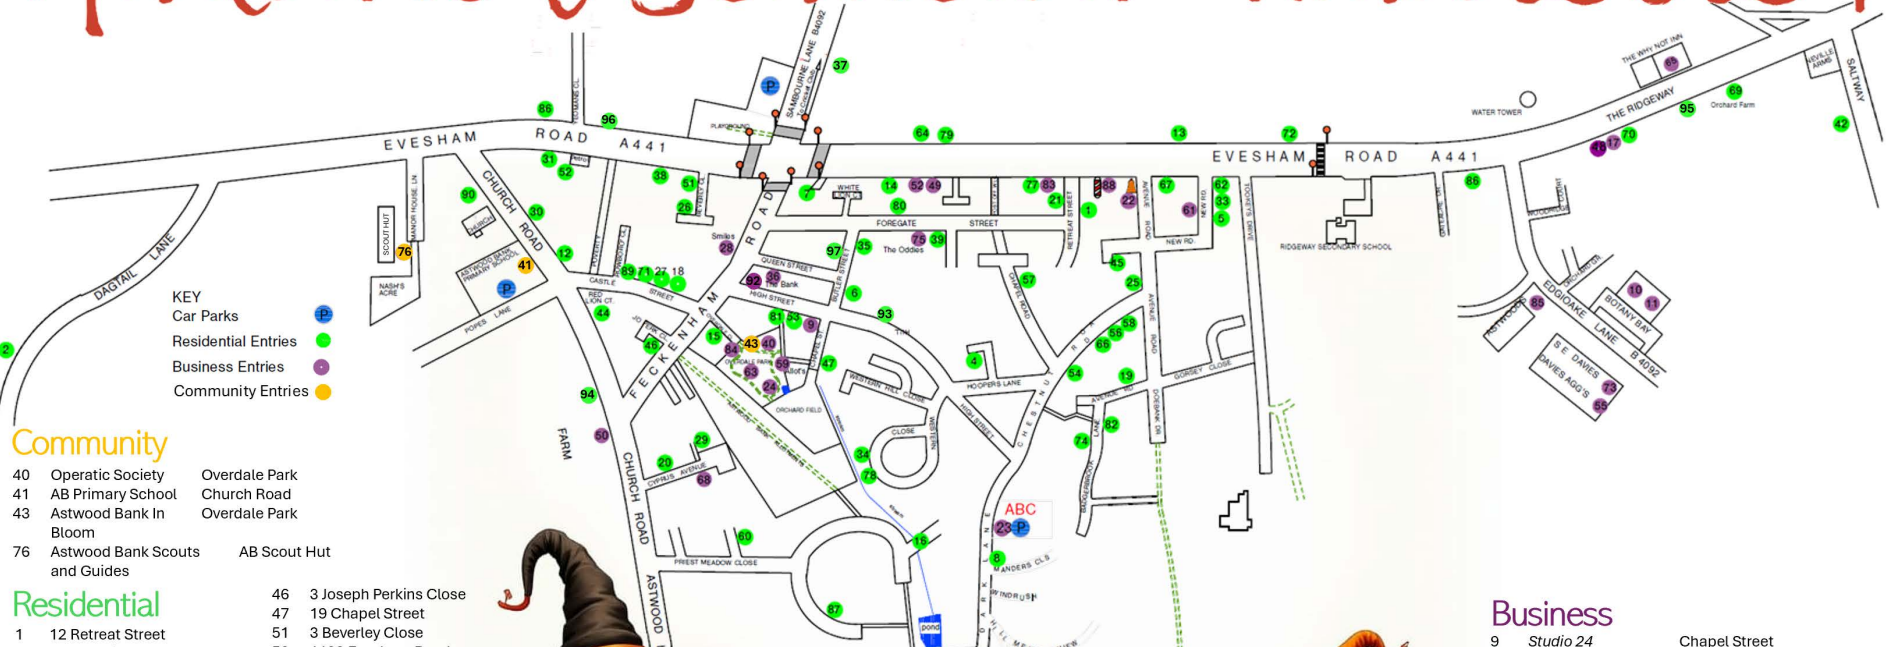

Halloween Scarecrow Trail 2024

KEY
 Car Parks (Blue icon)
 Residential Entries (Green icon)
 Business Entries (Purple icon)
 Community Entries (Yellow icon)

Community

- 40 Operatic Society
- 41 AB Primary School
- 43 Astwood Bank In Bloom
- 76 Astwood Bank Scouts and Guides
- Overdale Park
- Church Road
- Overdale Park
- AB Scout Hut

Business

- 9 Studio 24
- 10 Botany Bay
- 11 Cake Creations
- 17 Astwood Upholstery
- 22 The Bell
- 23 ABC
- 24 Abbey and Lyndon
- 28 Astwood Smiles
- 32 Food Emporium
- 36 Bank Bar & Café
- 48 C/R Carpentry
- 49 Tete a Tete
- 50 Animal Pantry
- 55 Davis Aggregates
- 59 Cloverleaf Events Co
- 61 Premier Garage Services
- 63 Moreton Stanley Park Cafe
- 65 The Why Not Inn
- 68 C A Interiors
- 73 SE Davis & Sons Ltd
- 75 The Oddie's
- 83 Empathy
- 84 Hayward Wright Accountancy Group
- 85 Astwoods Construction
- 88 Barber Shop of Astwood Bank
- 92 Libby Mitchell's
- Chapel Street
- Edgioake Lane
- 34 The Ridgeway
- Evesham Road
- Dark Lane
- Overdale Park
- 18C Feckenham Road
- Evesham Road
- Queen Street
- 32 The Ridgeway
- 1236 Evesham Road
- 2 Astwood Lane
- Sandhills Farm, Edgioake Lane
- Overdale Park
- New Road
- Overdale Park
- The Ridgeway
- 13 Cyprus Avenue
- Sandhills Farm, Edgioake Lane
- Foregate Street
- Evesham Road
- Overdale Park
- Edgioake Lane
- Evesham Road
- 3 High St